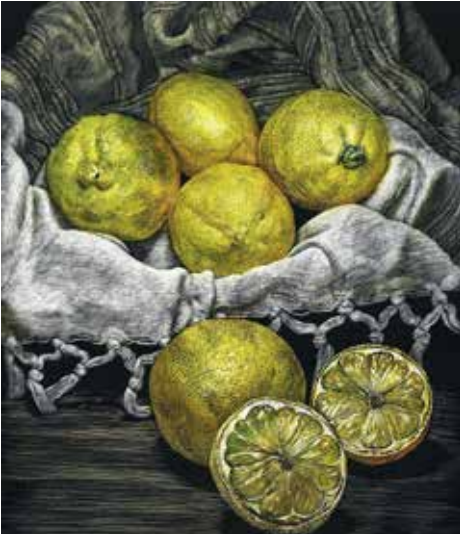

Fresh Lemons

10" x 8"
$800

Wenjie Hu
Fenghua, Ningbo,
Zhejiang, China
hwjie@msn.com

Open Category