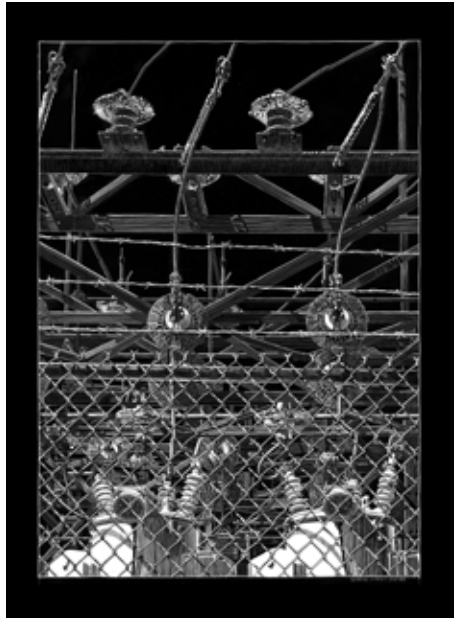

Transformer Station 738

15" x 11"
$1,850

Andre Junget
Stamford, CT USA
andre@andrejunget.com

Open Category