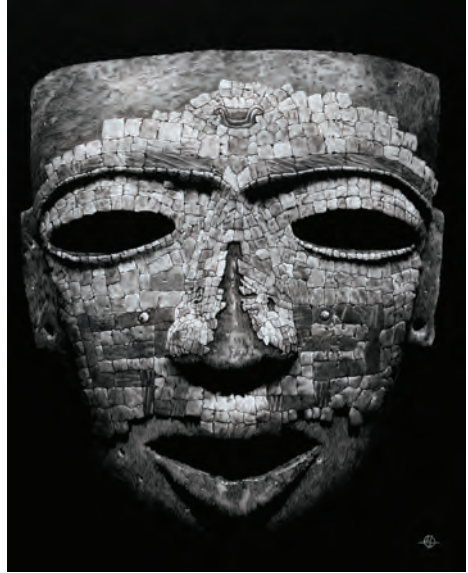

Across the Centuries

20" x 16"
$2,800

Hector Fernandez, SSA
Hagerstow, MD, USA

hector1164@yahoo.com

Open Category

Sunset Spoonbills

15" x 24"
$3,900

Cynthia Fisher, SSA
Hamilton, MT, USA

cynthieart@gmail.com

Open Category